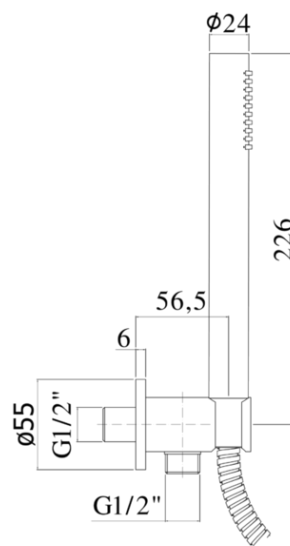

docce - hand showers

DESCRIZIONE | DESCRIPTION

- Set doccia incasso tondo completo di:
 - doccia Master monogetto in metallo
 - supporto incasso tondo in metallo
 - flessibile doppia aggraffatura 1/2"x1/2"G-L.1500mm
- Round concealed shower set complete with:
 - Master single spray metal hand-shower
 - Round concealed metal fixed bracket
 - 1/2"x1/2"G-L.1500mm double interlock flexible hose

ARTICOLO | ARTICLE

ZDUP 094

- con presa acqua incorporata
- with built-in water inlet

RAPPORTO PROVA PORTATA | FLOW RATE REPORT

	Uscita outlet	Pressione / Pressure (bar)									
		0,5	1	1.5	2	2.5	3	3.5	4	4.5	5
Portata / Flow rate (l / min)		7.43	11.01	13.79	16.11	18.18	20.02	21.97	23.66	25.26	26.95